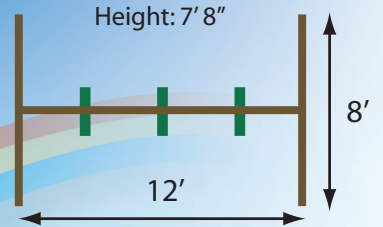

CLASSIC™

3-POSITION SWING SET

3-position
4x6
Swing Beam

Anchor
Stakes

2 Green
Sling Swings
(Chains feature
protective coating)

Exclusive 1-2-3
Bracket System

Green Gym Ring/
Trapeze Bar
Combo

Huge 1/2"
Bolt-Through
Swing Hangers

Classic® Features:

- Pre-cut Premium Cedar
- Factory Stained & Sealed
- 4" x 4" and 4 x 6 Construction
- Heavy Duty Accessories with Swing Chains (No Ropes)

**HEAVY
DUTY**

www.easternjunglegym.com